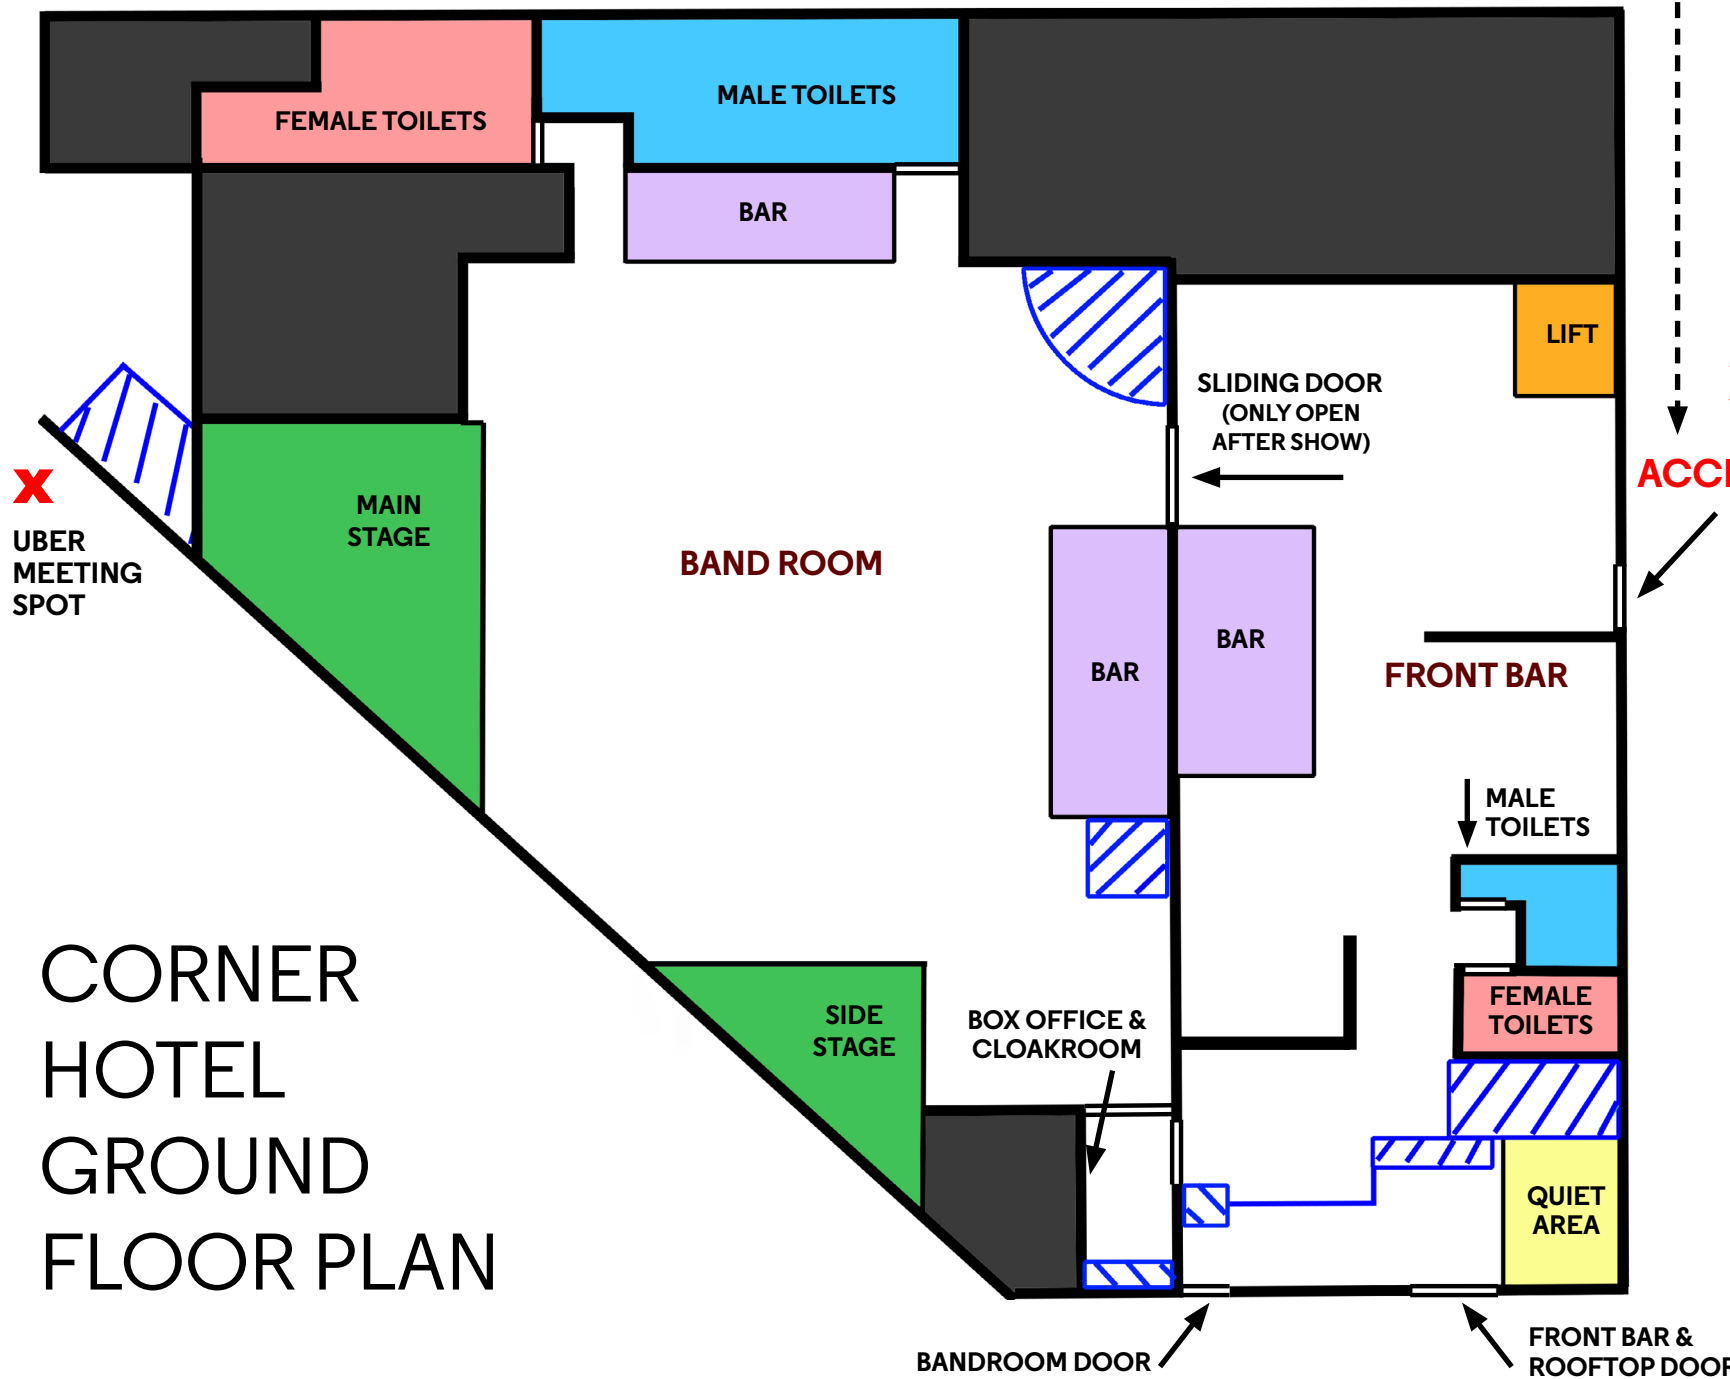

**ACCESSIBLE  
CARPARK**

PATHWAY FROM ACCESSIBLE CARPARK TO DOOR

**X**  
UBER  
MEETING  
SPOT

**X** ACCESSIBLE UBER  
MEETING SPOT  
(19 BOTHERAMBO ST)

**ACCESSIBLE DOOR**

CORNER  
HOTEL  
GROUND  
FLOOR PLAN

**KEY**

- STAFF ONLY AREA
- SINGLE STEP
- STEPS
- DOOR
- LIFT
- QUIET AREA
- MALE TOILETS
- FEMALE TOILETS
- BAR
- STAGE

BANDROOM DOOR

FRONT BAR & ROOFTOP DOOR